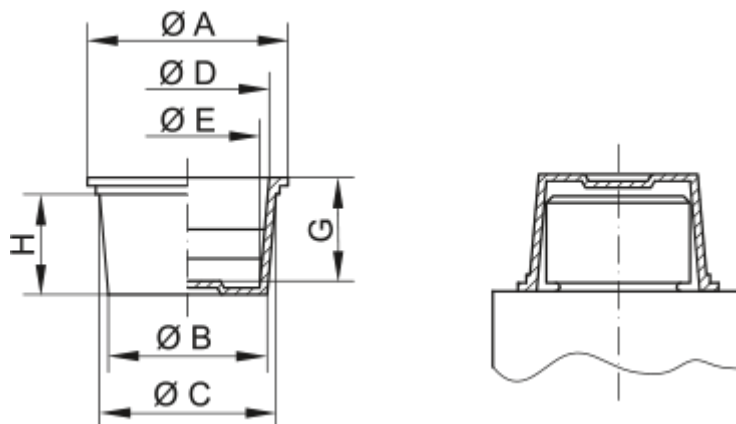

Article number: 59GPN610U36

Description: KLEE Universal plugs GPN 610 U - (\varnothing 52,5-56,9/ \varnothing 55,2-50,8)

Measures

A = 62

B = 52.5

C = 56.9

D = 55.2

E = 50.8